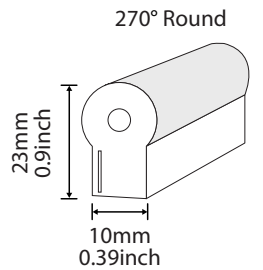

Physicals

Accessories

Silicone end caps

Aluminum mounting tracks

39 3/8" (1 meter)

Elite LED Supply, Inc

5710 West 34th Street, Suite B, Houston TX, 77092
Tel: 713-234-6579 Website: www.eliteledsupply.com