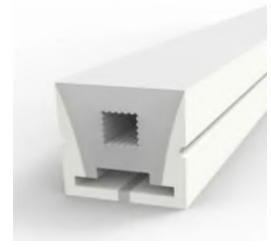

T1616 Profile