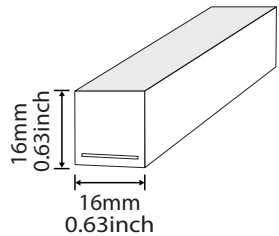

Physicals

Accessories

Silicone end caps

Aluminum mounting tracks

39 3/8" (1 meter)

Elite LED Supply, Inc

5710 West 34th Street, Suite B, Houston TX, 77092
Tel: 713-234-6579 Website: www.eliteledsupply.com