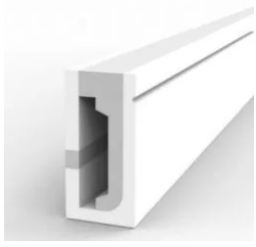

Physicals

F0612 Profile