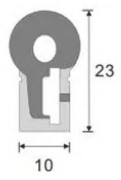

Accessories

Silicone end caps