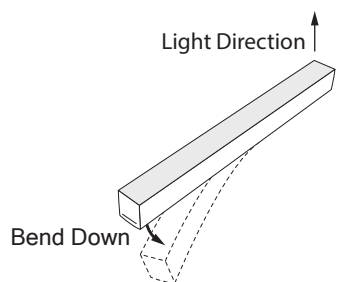

Physicals

Accessories

Silicone end caps

Aluminum mounting tracks

39 3/8" (1 meter)

Elite LED Supply, Inc

5710 West 34th Street, Suite B, Houston TX, 77092
Tel: 713-234-6579 Website: www.eliteledsupply.com