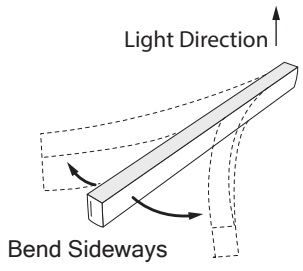

Physicals

Accessories

Silicone end caps

Aluminum mounting tracks

39 3/8" (1 meter)

Elite LED Supply, Inc

5710 West 34th Street, Suite B, Houston TX, 77092
Tel: 713-234-6579 Website: www.eliteledsupply.com