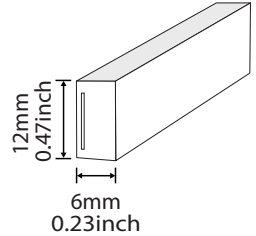

Physicals

Accessories

Silicone end caps

Aluminum mounting tracks

39 3/8" (1 meter)

Elite LED Supply, Inc

5710 West 34th Street, Suite B, Houston TX, 77092
Tel: 713-234-6579 Website: www.eliteledsupply.com