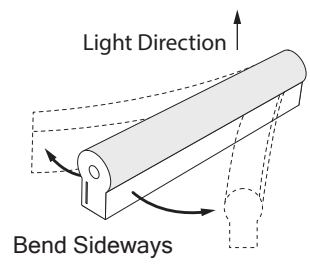

Physicals

Accessories

Silicone end caps

Aluminum mounting tracks

39 3/8" (1 meter)

Elite LED Supply, Inc

5710 West 34th Street, Suite B, Houston TX, 77092
Tel: 713-234-6579 Website: www.eliteledsupply.com