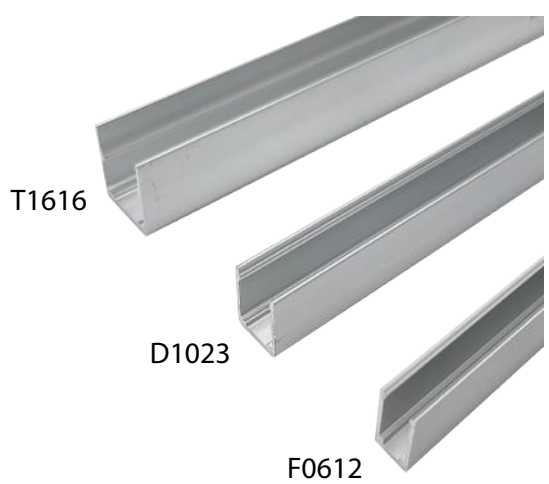

39 3/8" (1 meter)

Elite LED Supply, Inc

5710 West 34th Street, Suite B, Houston TX, 77092
Tel: 713-234-6579 Website: www.eliteledsupply.com