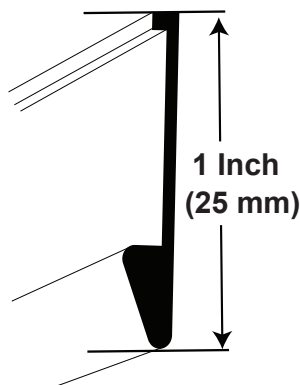

Characteristics

- Material safety certified (UL Certificate)
- Arrow Type 1.0 Inch.
- Secure and easy fastening with Weld-On N° 3 and N°4
- Premium raw material (Aluminum & polymeric resin).
- High flexibility and form fitting
- Durability and UV Stability
- No peeling, No Fading or Delamination
- Made in Italy, distributed by Sunlux USA

Physical

Dimensions in/ft

Wide	Length
1.0Inch	150Ft/Roll

Available in

\*\* Color may vary slightly due to technical reasons (screen resolution, lighting conditions, reflective color etc).

Elite LED Supply, Inc